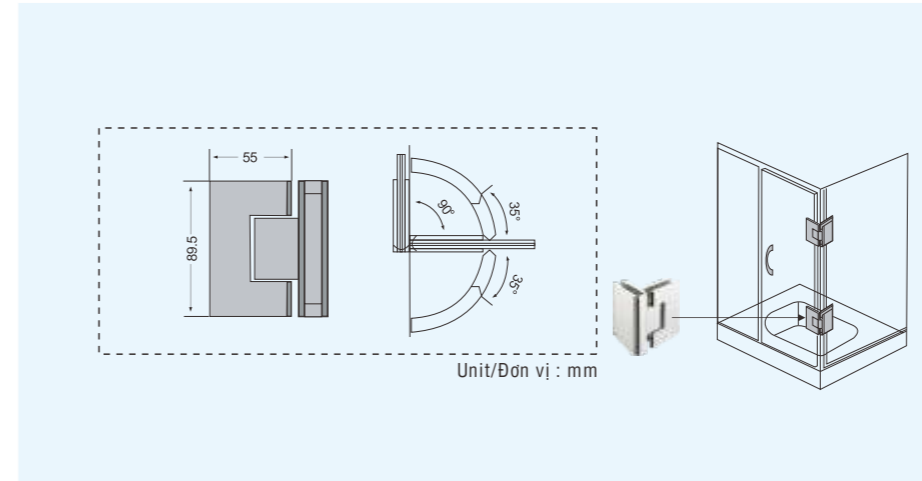

BẢN LỀ PHÒNG TẮM

HỆ THÉP KHÔNG GỈ (INOX)

Bề mặt xử lý: US32 Inox bóng
US32D Inox mờ
Độ dày kính: 8-12mm
Chiều rộng cửa: 700~1000mm
Trọng lượng tối đa: 50kgs
Số lần đóng mở: 300.000 lần trở lên
Kiến nghị: dùng kính 2 lớp an toàn

Bản lề GMT khi cửa đóng tới 35°
thì cửa có thể tự động quay về

GMT shower hinge, when the door close
to 35°, it can be closed automatically.

SHOWER HINGE

STAINLESS STEEL SERIES

Finish: US32 Polished stainless steel
US32D satin stainless steel
Glass thickness: 8-12mm
Door size: 700~1000mm
Loading capacity: 50kgs
Fatigue times: over 300.000 times
Recommend: Using laminated Glass