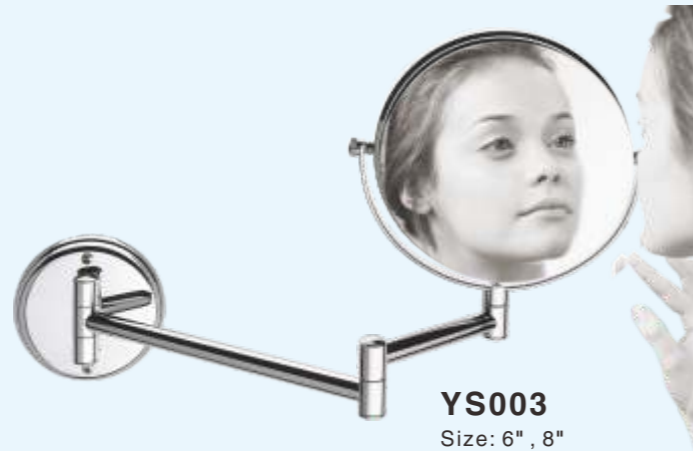

LS8009
Grab bar with
soap holder
L46 W8 H20

LS8003
Towel shelf
L65 W23 H21

ACCESSORY SERIES / Phụ Kiện Khác
Bathroom Hanging

ACCESSORY SERIES / Phụ Kiện Khác
Bathroom Hanging

Y003
Size: 6" , 8"

GMT' s innovation
No matter what your expected styles are,
we can provide the products with your
chosen one.

YS007

YS003
Size: 6" , 8"

LW003

LW004

LS8039
Toilet brush holder
L8.2 W9.2 H40

LS8084
Tissue Paper holder
L12.5 W12 H13

LS8086
In wall tissue paper holder
L15 W16 H7

LS8094
In wall tissue holder
L30 W16 H5.5