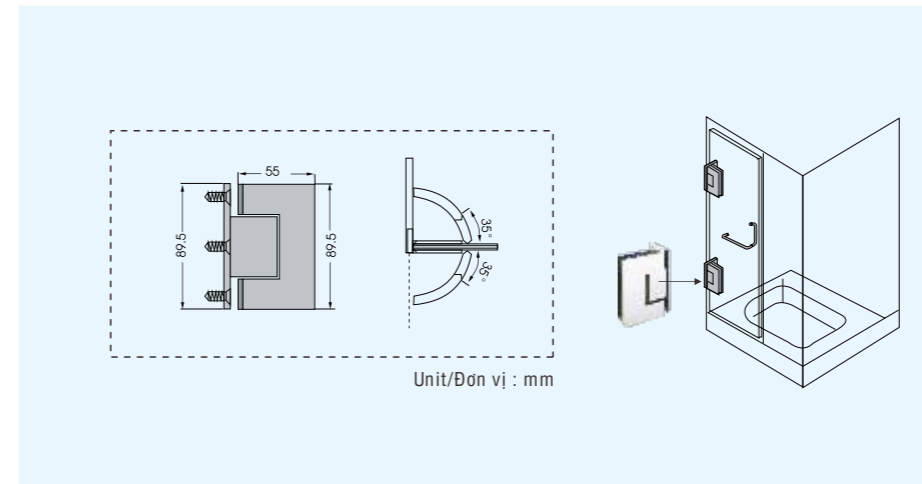

BẢN LỀ PHÒNG TẮM

HỆ THÉP KHÔNG GỈ (INOX)

Bề mặt xử lý: US32 Inox bóng
US32D Inox mờ
Độ dày kính: 8-12mm
Chiều rộng cửa: 700-1000mm
Trọng lượng tối đa: 50kgs
Số lần đóng mở: 300.000 lần trở lên
Kiến nghị: dùng kính 2 lớp an toàn

Bản lề GMT khi cửa đóng tới 35°
thì cửa có thể tự động quay về

GMT shower hinge, when the door close
to 35°, it can be closed automatically.

SHOWER HINGE

STAINLESS STEEL SERIES

Finish: US32 Polished stainless steel
US32D satin stainless steel
Glass thickness: 8-12mm
Door size: 700-1000mm
Loading capacity: 50kgs
Fatigue times: over 300.000 times
Recommend: Using laminated Glass

BJ-604-US32