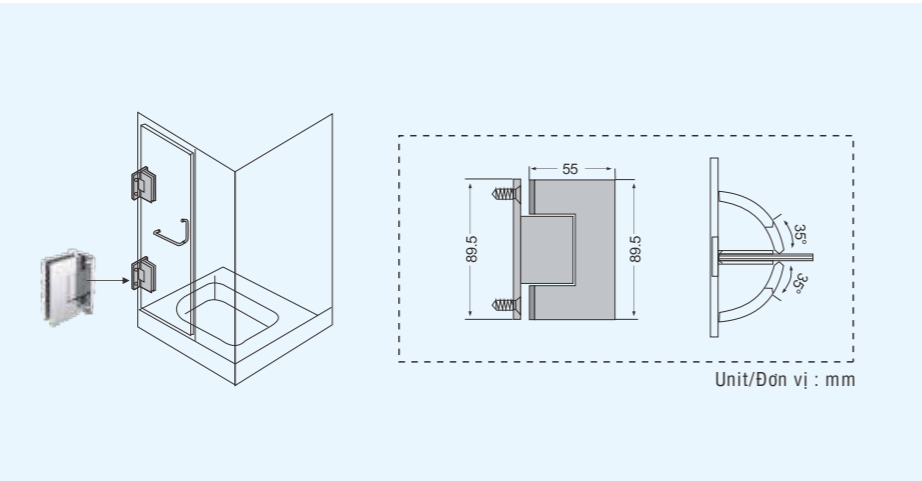

BẢN LỀ PHÒNG TẮM

HỆ THÉP KHÔNG GỈ (INOX)

Bề mặt xử lý: US32 Inox bóng
US32D Inox mờ
Độ dày kính: 8-12mm
Chiều rộng cửa: 700~1000mm
Trọng lượng tối đa: 50kgs
Số lần đóng mở: 300.000 lần trở lên
Kiến nghị: dùng kính 2 lớp an toàn

Bản lề GMT khi cửa đóng tới 35°
thì cửa có thể tự động quay về

GMT shower hinge, when the door close
to 35°, it can be closed automatically.

SHOWER HINGE

STAINLESS STEEL SERIES

Finish: US32 Polished stainless steel
US32D satin stainless steel
Glass thickness: 8-12mm
Door size: 700~1000mm
Loading capacity: 50kgs
Fatigue times: over 300.000 times
Recommend: Using laminated Glass