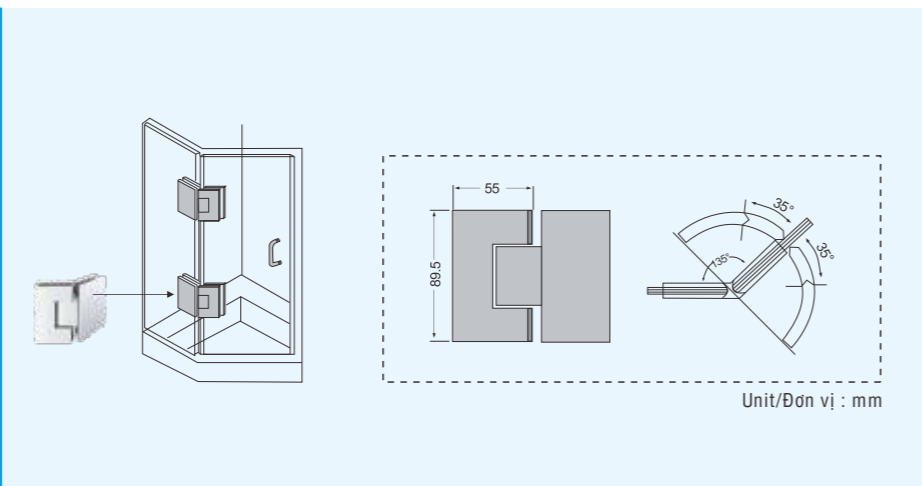

BẢN LỀ PHÒNG TẮM

HỆ THÉP KHÔNG GỈ (INOX)

Bề mặt xử lý: US32 Inox bóng
US32D Inox mờ
Độ dày kính: 8-12mm
Chiều rộng cửa: 700~1000mm
Trọng lượng tối đa: 50kgs
Số lần đóng mở: 300.000 lần trở lên
Kiến nghị: dùng kính 2 lớp an toàn

Bản lề GMT khi cửa đóng tới 35°
thì cửa có thể tự động quay về

GMT shower hinge, when the door close
to 35°, it can be closed automatically.

SHOWER HINGE

STAINLESS STEEL SERIES

Finish: US32 Polished stainless steel
US32D satin stainless steel
Glass thickness: 8-12mm
Door size: 700~1000mm
Loading capacity: 50kgs
Fatigue times: over 300.000 times
Recommend: Using laminated Glass

BJ-604-US32