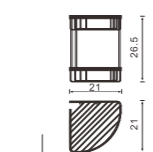

LS8041
Φ4.3 L9.5 W9.5 H3.5

LS8043
Φ4.3 L9.5 W9.5 H3.5

LS8045
Φ5.6 L11 W11 H4.5

LS8146
Φ4.3 L9.5 W9.5 H3.5

LS8150
Φ4.3 L9.5 W9.5 H5.5

PHỤ KIỆN KHÁC / ACCESSORY SERIES

Bathroom Hanging

LS8008
Grab bar
L46 W8 H20

LS8009
Grab bar with
soap holder
L46 W8 H20

LS8003
Towel shelf
L65 W23 H21

ACCESSORY SERIES / Phụ Kiện Khác
Bathroom Hanging

ACCESSORY SERIES / Phụ Kiện Khác
Bathroom Hanging

Y003
Size: 6" , 8"

GMT' s innovation
No matter what your expected styles are,
we can provide the products with your
chosen one.

YS007

YS003
Size: 6" , 8"

LW003

LW004

LS8039
Toilet brush holder
L8.2 W9.2 H40

LS8084
Tissue Paper holder
L12.5 W12 H13

LS8086
In wall tissue paper holder
L15 W16 H7

LS8094
In wall tissue holder
L30 W16 H5.5