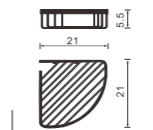

LS8041
Φ4.3 L9.5 W9.5 H3.5

LS8043
Φ4.3 L9.5 W9.5 H3.5

LS8045
Φ5.6 L11 W11 H4.5

LS8146
Φ4.3 L9.5 W9.5 H3.5

LS8150
Φ4.3 L9.5 W9.5 H5.5

PHỤ KIỆN KHÁC / ACCESSORY SERIES

Bathroom Hanging

LS8008
Grab bar
L46 W8 H20

LS8009
Grab bar with
soap holder
L46 W8 H20

LS8003
Towel shelf
L65 W23 H21

ACCESSORY SERIES / Phụ Kiện Khác
Bathroom Hanging

ACCESSORY SERIES / Phụ Kiện Khác
Bathroom Hanging

Y003
Size: 6" , 8"

GMT' s innovation
No matter what your expected styles are,
we can provide the products with your
chosen one.

YS007

YS003
Size: 6" , 8"

LW003

LW004

LS8039
Toilet brush holder
L8.2 W9.2 H40

LS8084
Tissue Paper holder
L12.5 W12 H13

LS8086
In wall tissue paper holder
L15 W16 H7

LS8094
In wall tissue holder
L30 W16 H5.5