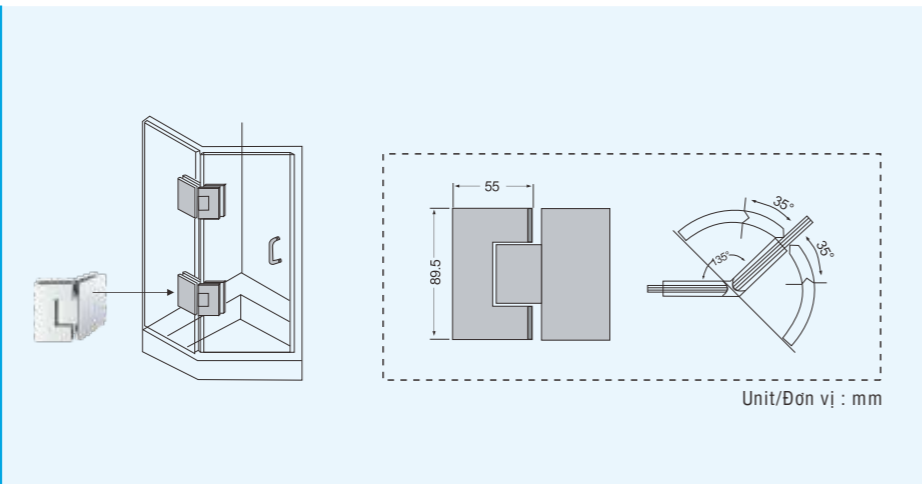

BẢN LỀ PHÒNG TẮM

HỆ THÉP KHÔNG GỈ (INOX)

Bề mặt xử lý: US32 Inox bóng
US32D Inox mờ
Độ dày kính: 8-12mm
Chiều rộng cửa: 700-1000mm
Trọng lượng tối đa: 50kgs
Số lần đóng mở: 300.000 lần trở lên
Kiến nghị: dùng kính 2 lớp an toàn

Bản lề GMT khi cửa đóng tới 35°
thì cửa có thể tự động quay về

GMT shower hinge, when the door close
to 35°, it can be closed automatically.

SHOWER HINGE

STAINLESS STEEL SERIES

Finish: US32 Polished stainless steel
US32D satin stainless steel
Glass thickness: 8-12mm
Door size: 700-1000mm
Loading capacity: 50kgs
Fatigue times: over 300.000 times
Recommend: Using laminated Glass

BJ-604-US32