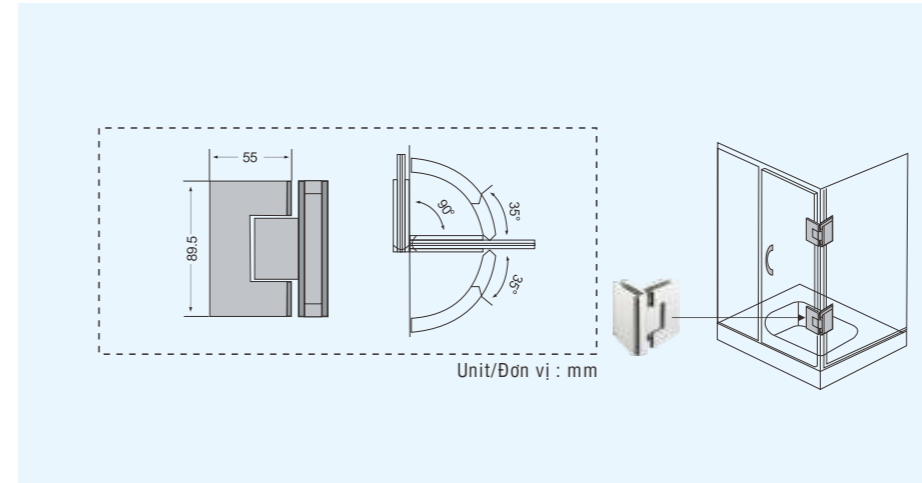

BẢN LỀ PHÒNG TẮM

HỆ THÉP KHÔNG GỈ (INOX)

Bề mặt xử lý: US32 Inox bóng
US32D Inox mờ
Độ dày kính: 8-12mm
Chiều rộng cửa: 700-1000mm
Trọng lượng tối đa: 50kgs
Số lần đóng mở: 300.000 lần trở lên
Kiến nghị: dùng kính 2 lớp an toàn

Bản lề GMT khi cửa đóng tới 35°
thì cửa có thể tự động quay về

GMT shower hinge, when the door close
to 35°, it can be closed automatically.

SHOWER HINGE

STAINLESS STEEL SERIES

Finish: US32 Polished stainless steel
US32D satin stainless steel
Glass thickness: 8-12mm
Door size: 700-1000mm
Loading capacity: 50kgs
Fatigue times: over 300.000 times
Recommend: Using laminated Glass