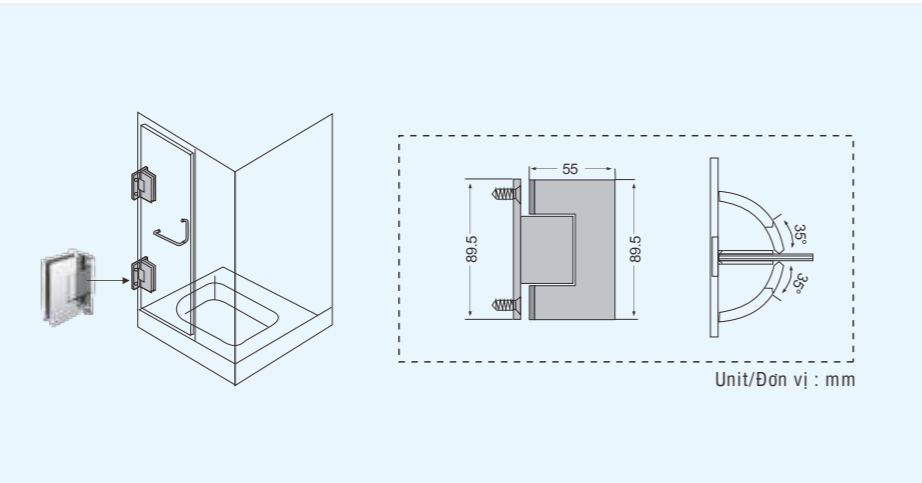

BẢN LỀ PHÒNG TẮM

HỆ THÉP KHÔNG GỈ (INOX)

Bề mặt xử lý: US32 Inox bóng
US32D Inox mờ
Độ dày kính: 8-12mm
Chiều rộng cửa: 700-1000mm
Trọng lượng tối đa: 50kgs
Số lần đóng mở: 300.000 lần trở lên
Kiến nghị: dùng kính 2 lớp an toàn

Bản lề GMT khi cửa đóng tới 35°
thì cửa có thể tự động quay về

GMT shower hinge, when the door close
to 35°, it can be closed automatically.

SHOWER HINGE

STAINLESS STEEL SERIES

Finish: US32 Polished stainless steel
US32D satin stainless steel
Glass thickness: 8-12mm
Door size: 700-1000mm
Loading capacity: 50kgs
Fatigue times: over 300.000 times
Recommend: Using laminated Glass