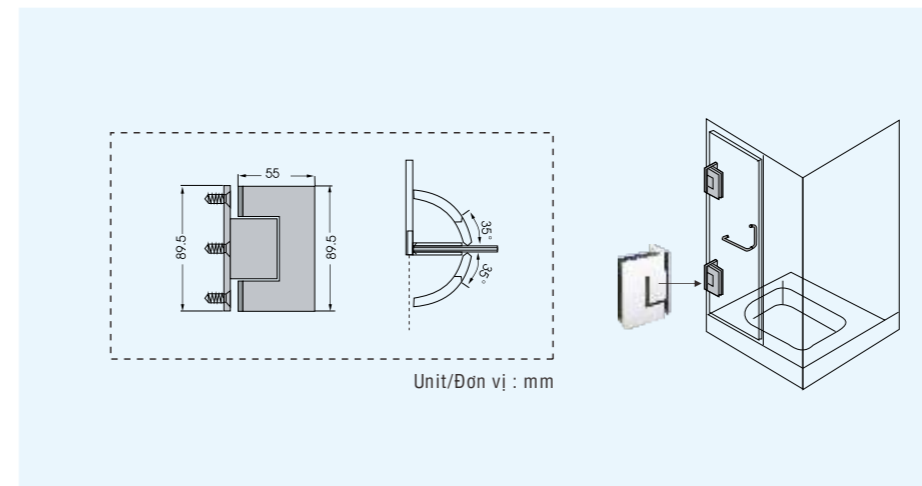

BẢN LỀ PHÒNG TẮM

HỆ THÉP KHÔNG GỈ (INOX)

Bề mặt xử lý: US32 Inox bóng
US32D Inox mờ
Độ dày kính: 8-12mm
Chiều rộng cửa: 700~1000mm
Trọng lượng tối đa: 50kgs
Số lần đóng mở: 300.000 lần trở lên
Kiến nghị: dùng kính 2 lớp an toàn

Bản lề GMT khi cửa đóng tới 35°
thì cửa có thể tự động quay về

GMT shower hinge, when the door close
to 35°, it can be closed automatically.

SHOWER HINGE

STAINLESS STEEL SERIES

Finish: US32 Polished stainless steel
US32D satin stainless steel
Glass thickness: 8-12mm
Door size: 700~1000mm
Loading capacity: 50kgs
Fatigue times: over 300.000 times
Recommend: Using laminated Glass

BJ-604-US32