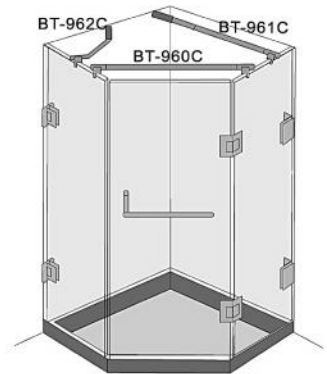

GMT shower hinge, when the door close to 35°, it can be closed automatically.

ACCESSORY SERIES - PHỤ KIỆN PHÒNG TẮM

PHỤ KIỆN PHÒNG TẮM - ACCESSORY SERIES

- ① BT-703-US32
- ② BT-704-US32
- ③ BT-705-US32
- ④ BT-706-US32
- ⑤ BT-707-US32
- ⑥ BT-709-US32