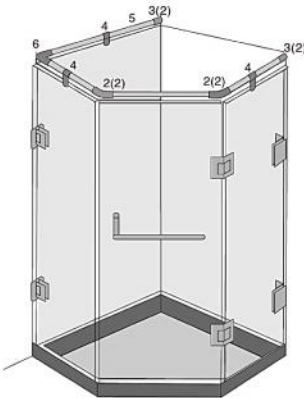

GMT shower hinge, when the door close to 35°, it can be closed automatically.

ACCESSORY SERIES - PHỤ KIỆN PHÒNG TẮM

PHỤ KIỆN PHÒNG TẮM - ACCESSORY SERIES

- ① BT-703-US32
- ② BT-704-US32
- ③ BT-705-US32
- ④ BT-706-US32
- ⑤ BT-707-US32
- ⑥ BT-709-US32